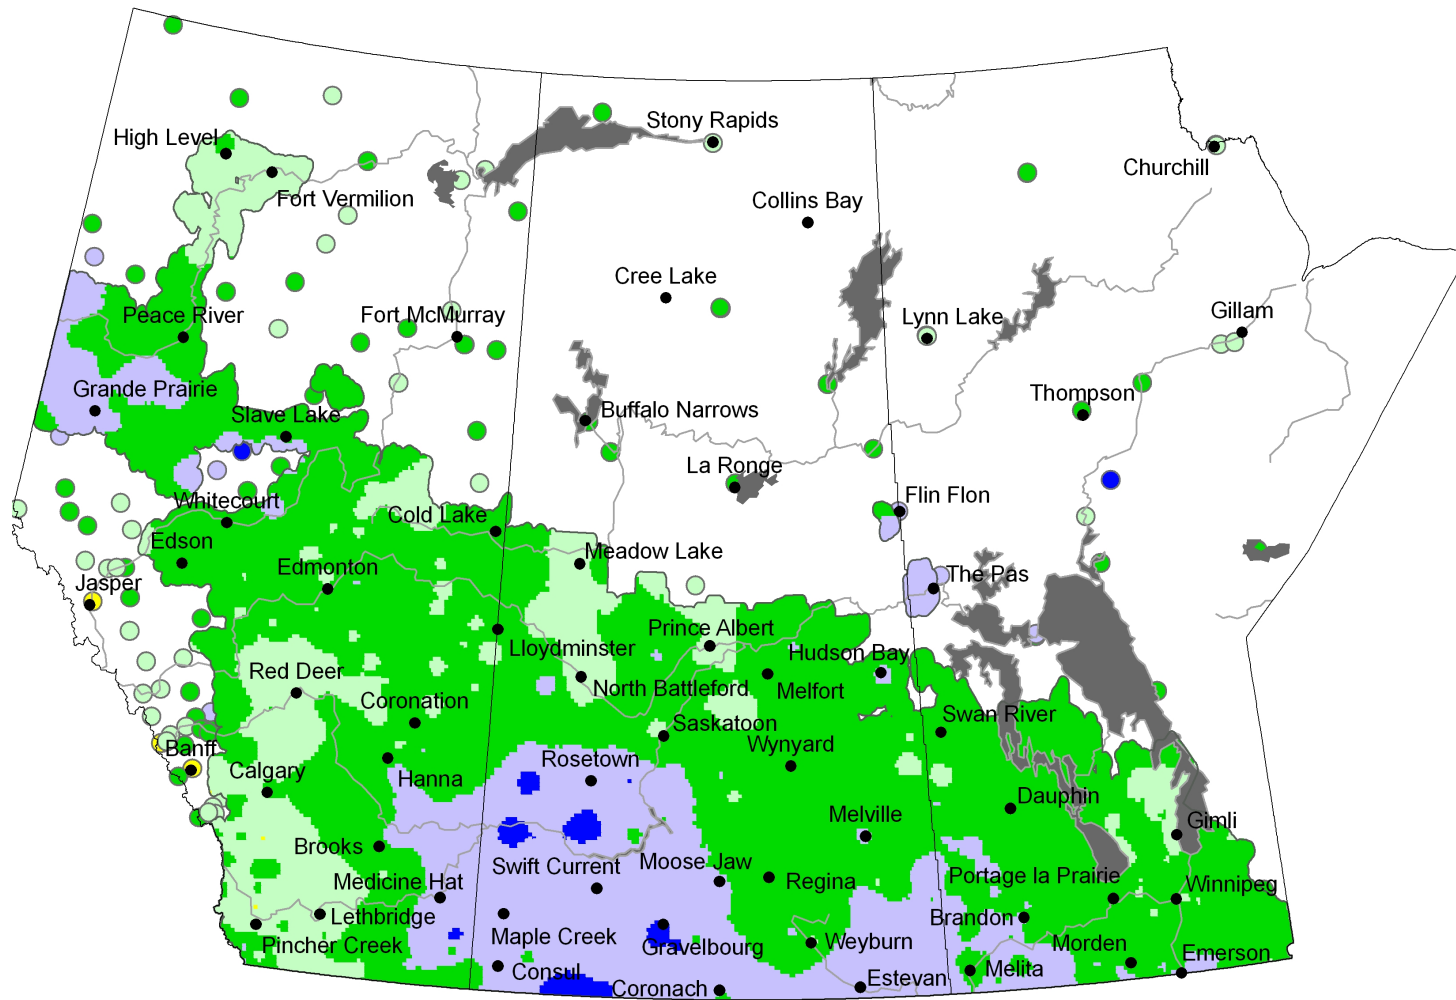

Percent of Average Precipitation (Prairie Region)

April 1, 2016 to October 31, 2016

Produced using near real-time data that has undergone initial quality control. The map may not be accurate for all regions due to data availability and data errors.