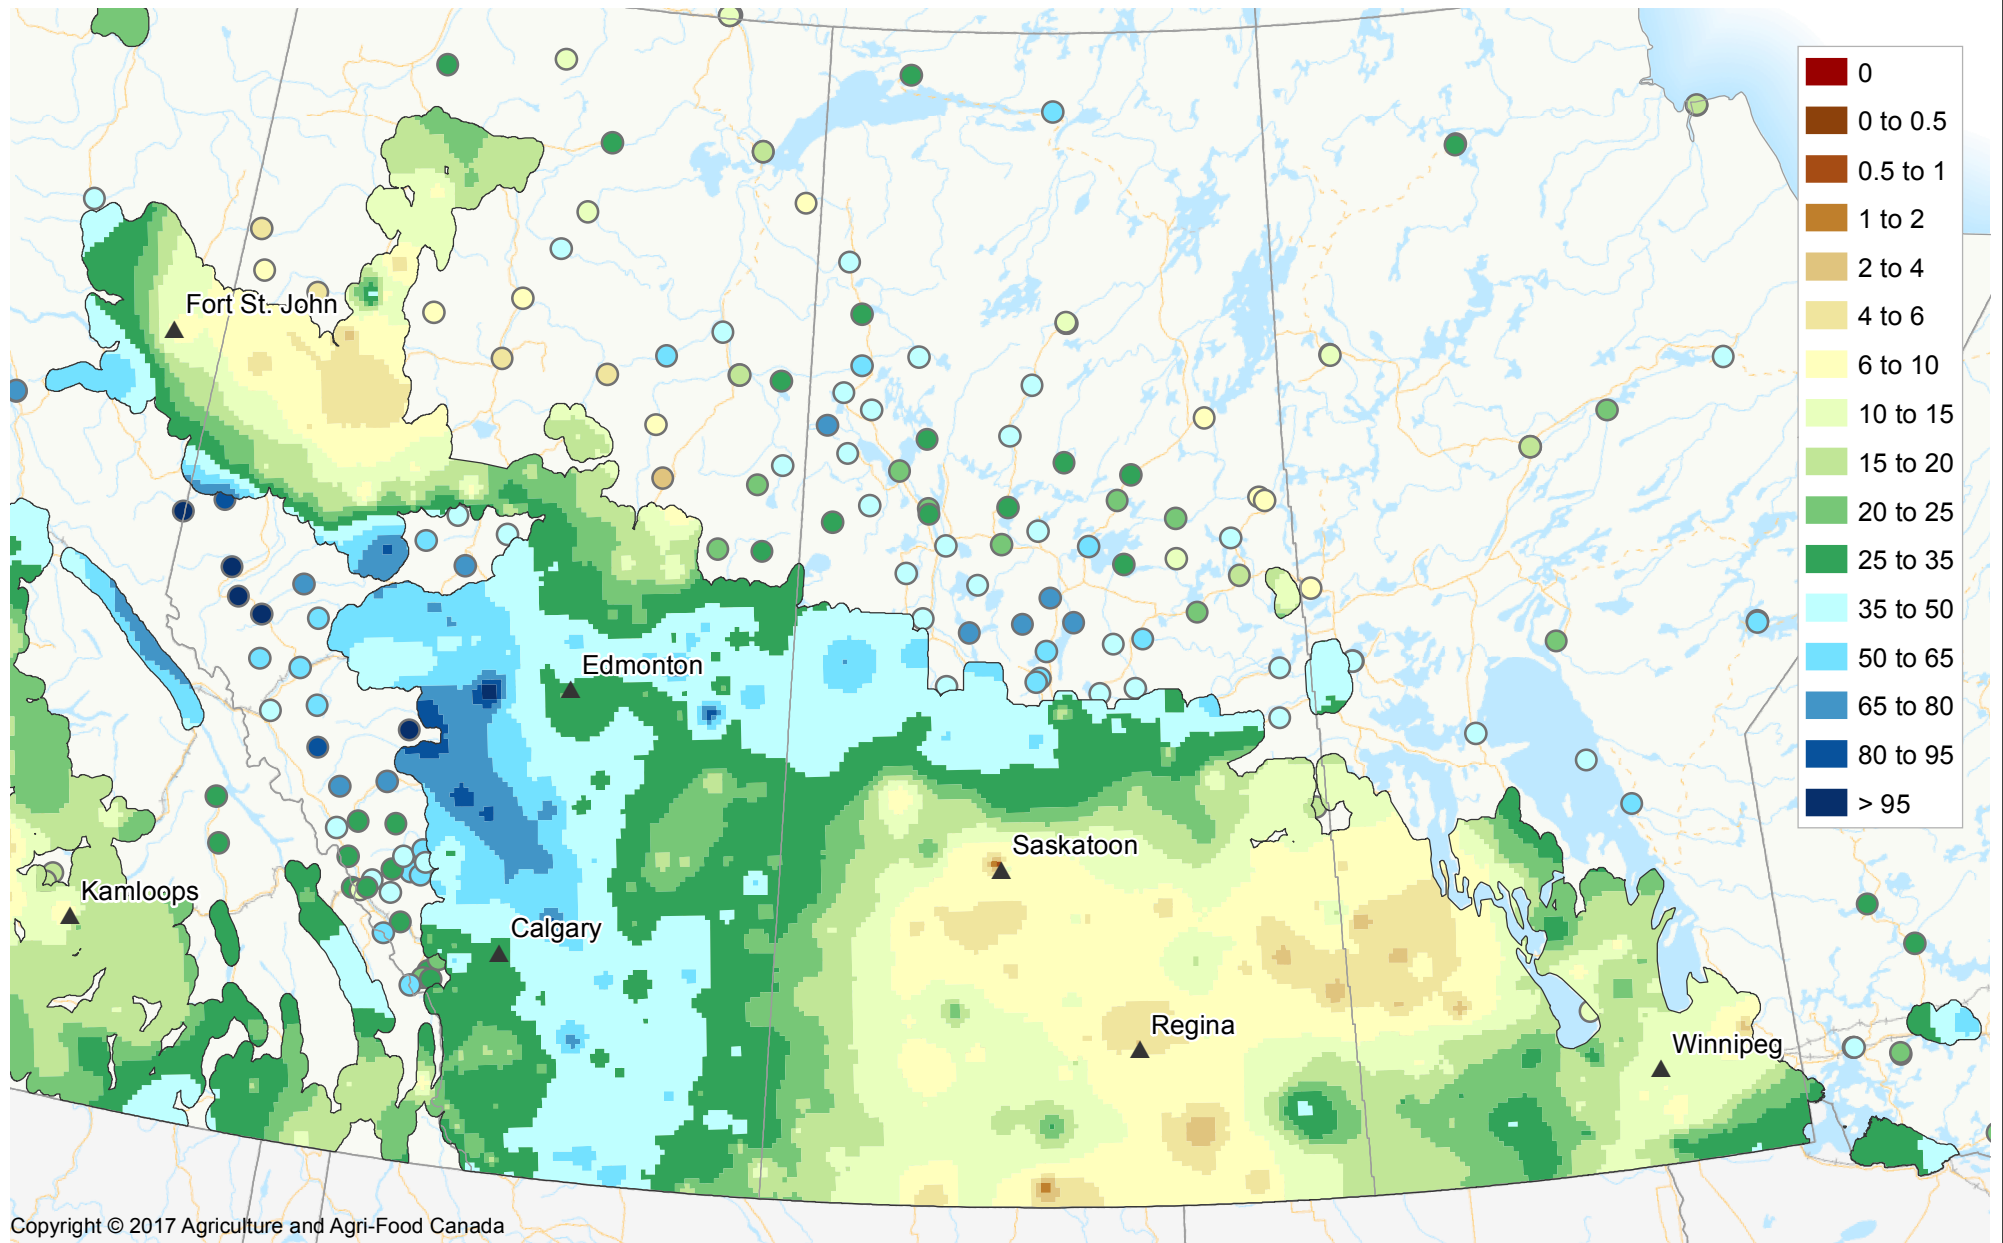

14 Day Accumulated Precipitation (mm)

May 29, 2017 to June 11, 2017

Copyright © 2017 Agriculture and Agri-Food Canada

Prepared by Agriculture and Agri-Food Canada's Science and Technology Branch. Data provided through partnership with Environment Canada, Natural Resources Canada, Provincial and private agencies. Produced using near real-time data that has undergone some quality control. The accuracy of this map varies due to data availability and potential data errors.