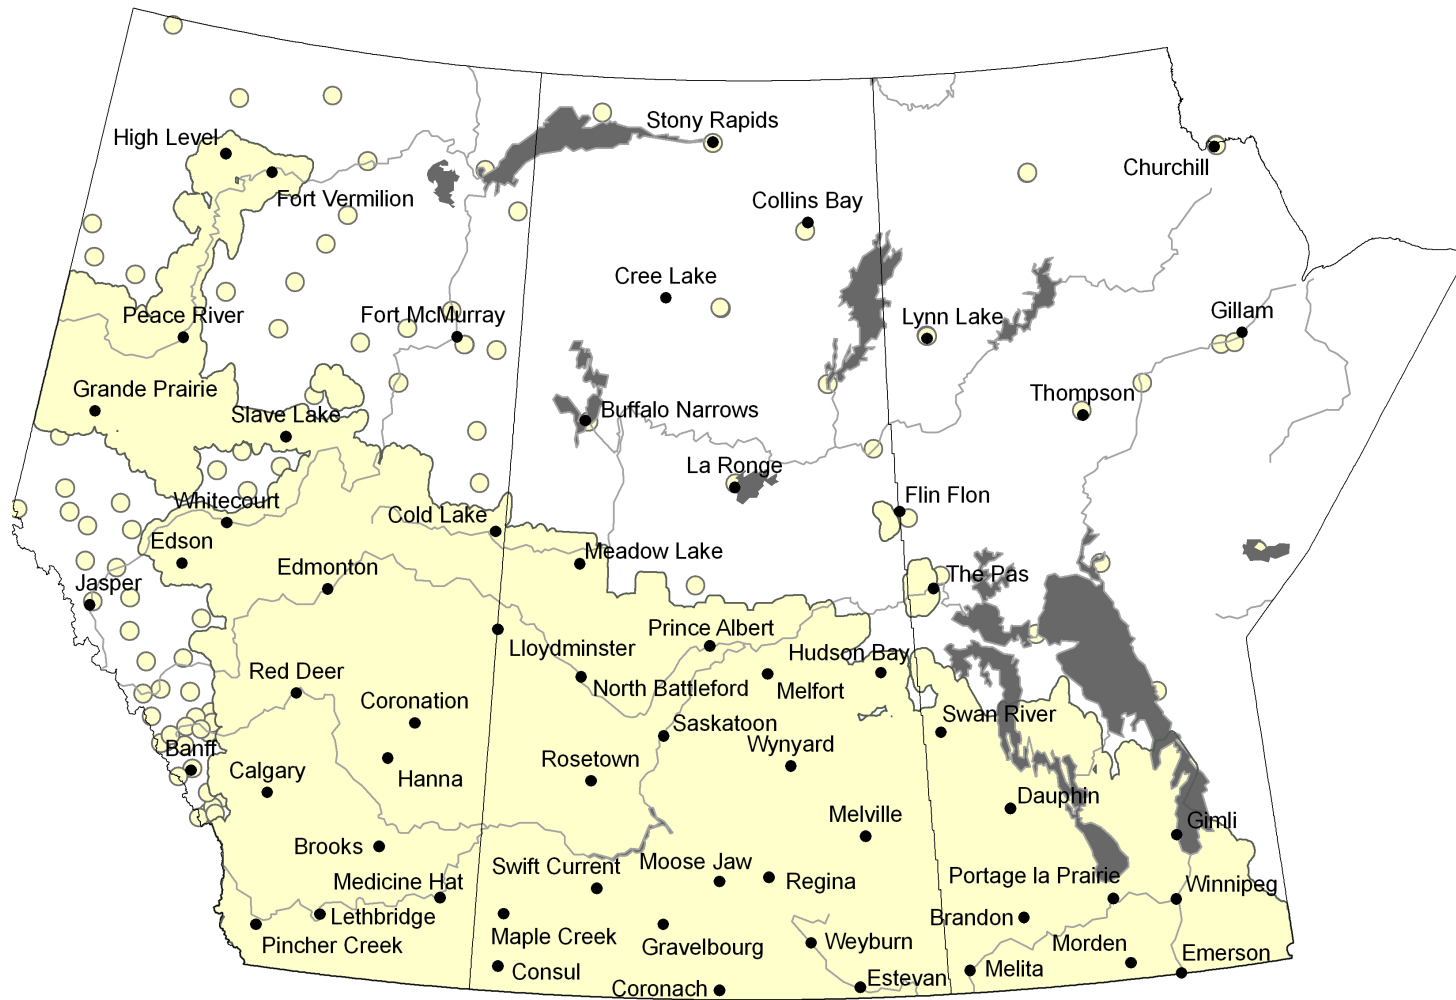

Number of Days with Temperature above 30C (Prairie Region)

April 1, 2016 to July 18, 2016

Produced using near real-time data that has undergone initial quality control. The map may not be accurate for all regions due to data availability and data errors.