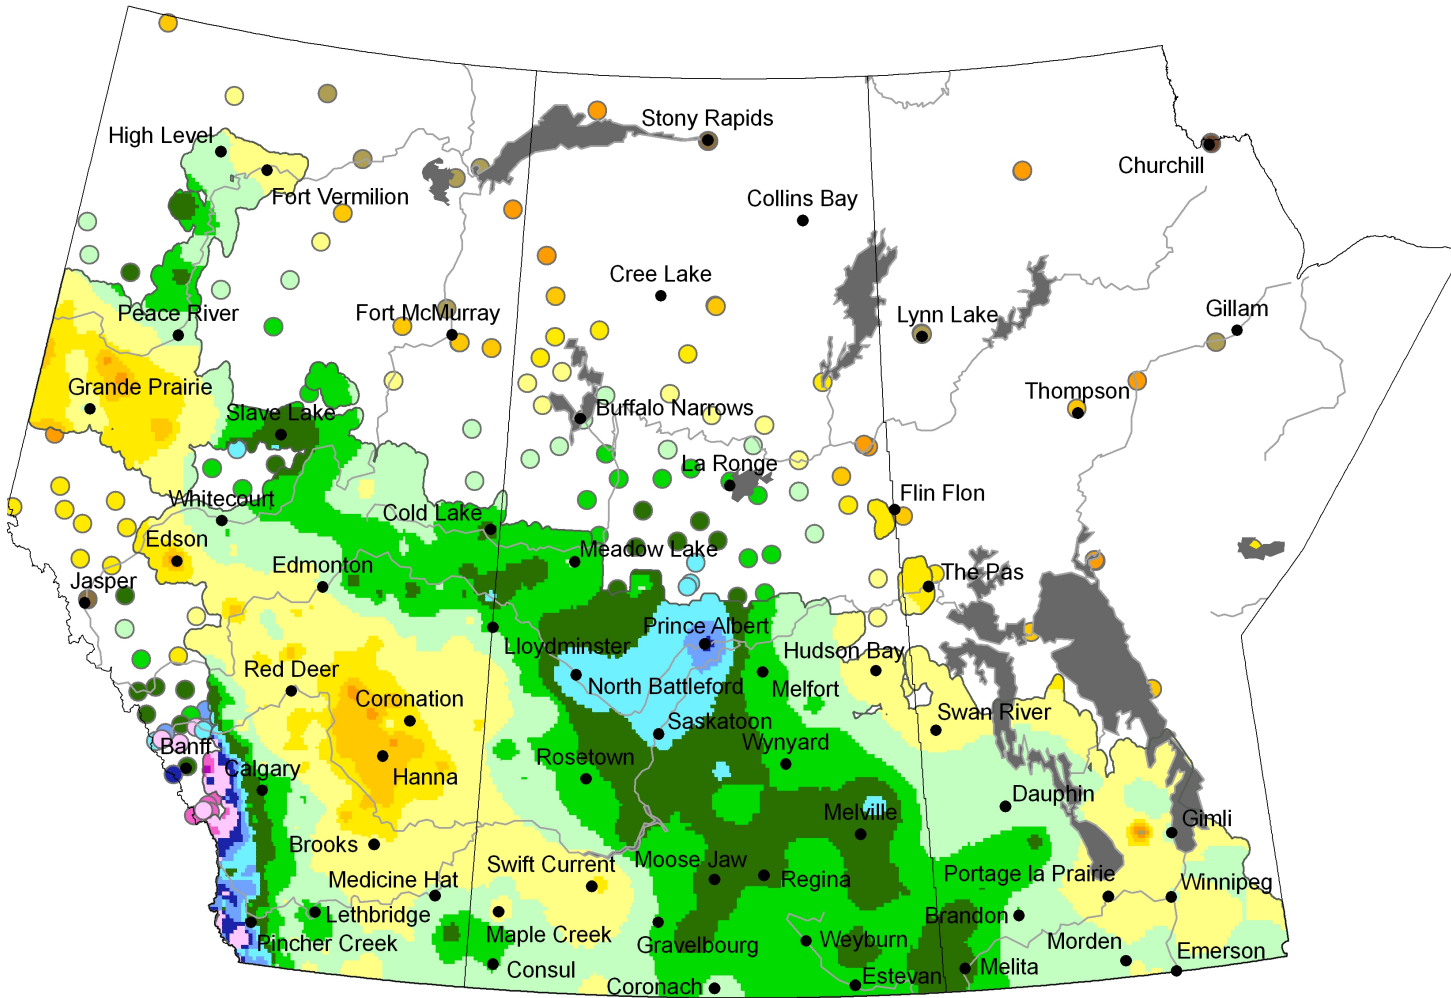

1 Month (30 Days) Accumulated Precipitation (Prairie Region)

April 6, 2014 to May 5, 2014

Produced using near real-time data that has undergone initial quality control. The map may not be accurate for all regions due to data availability and data errors.