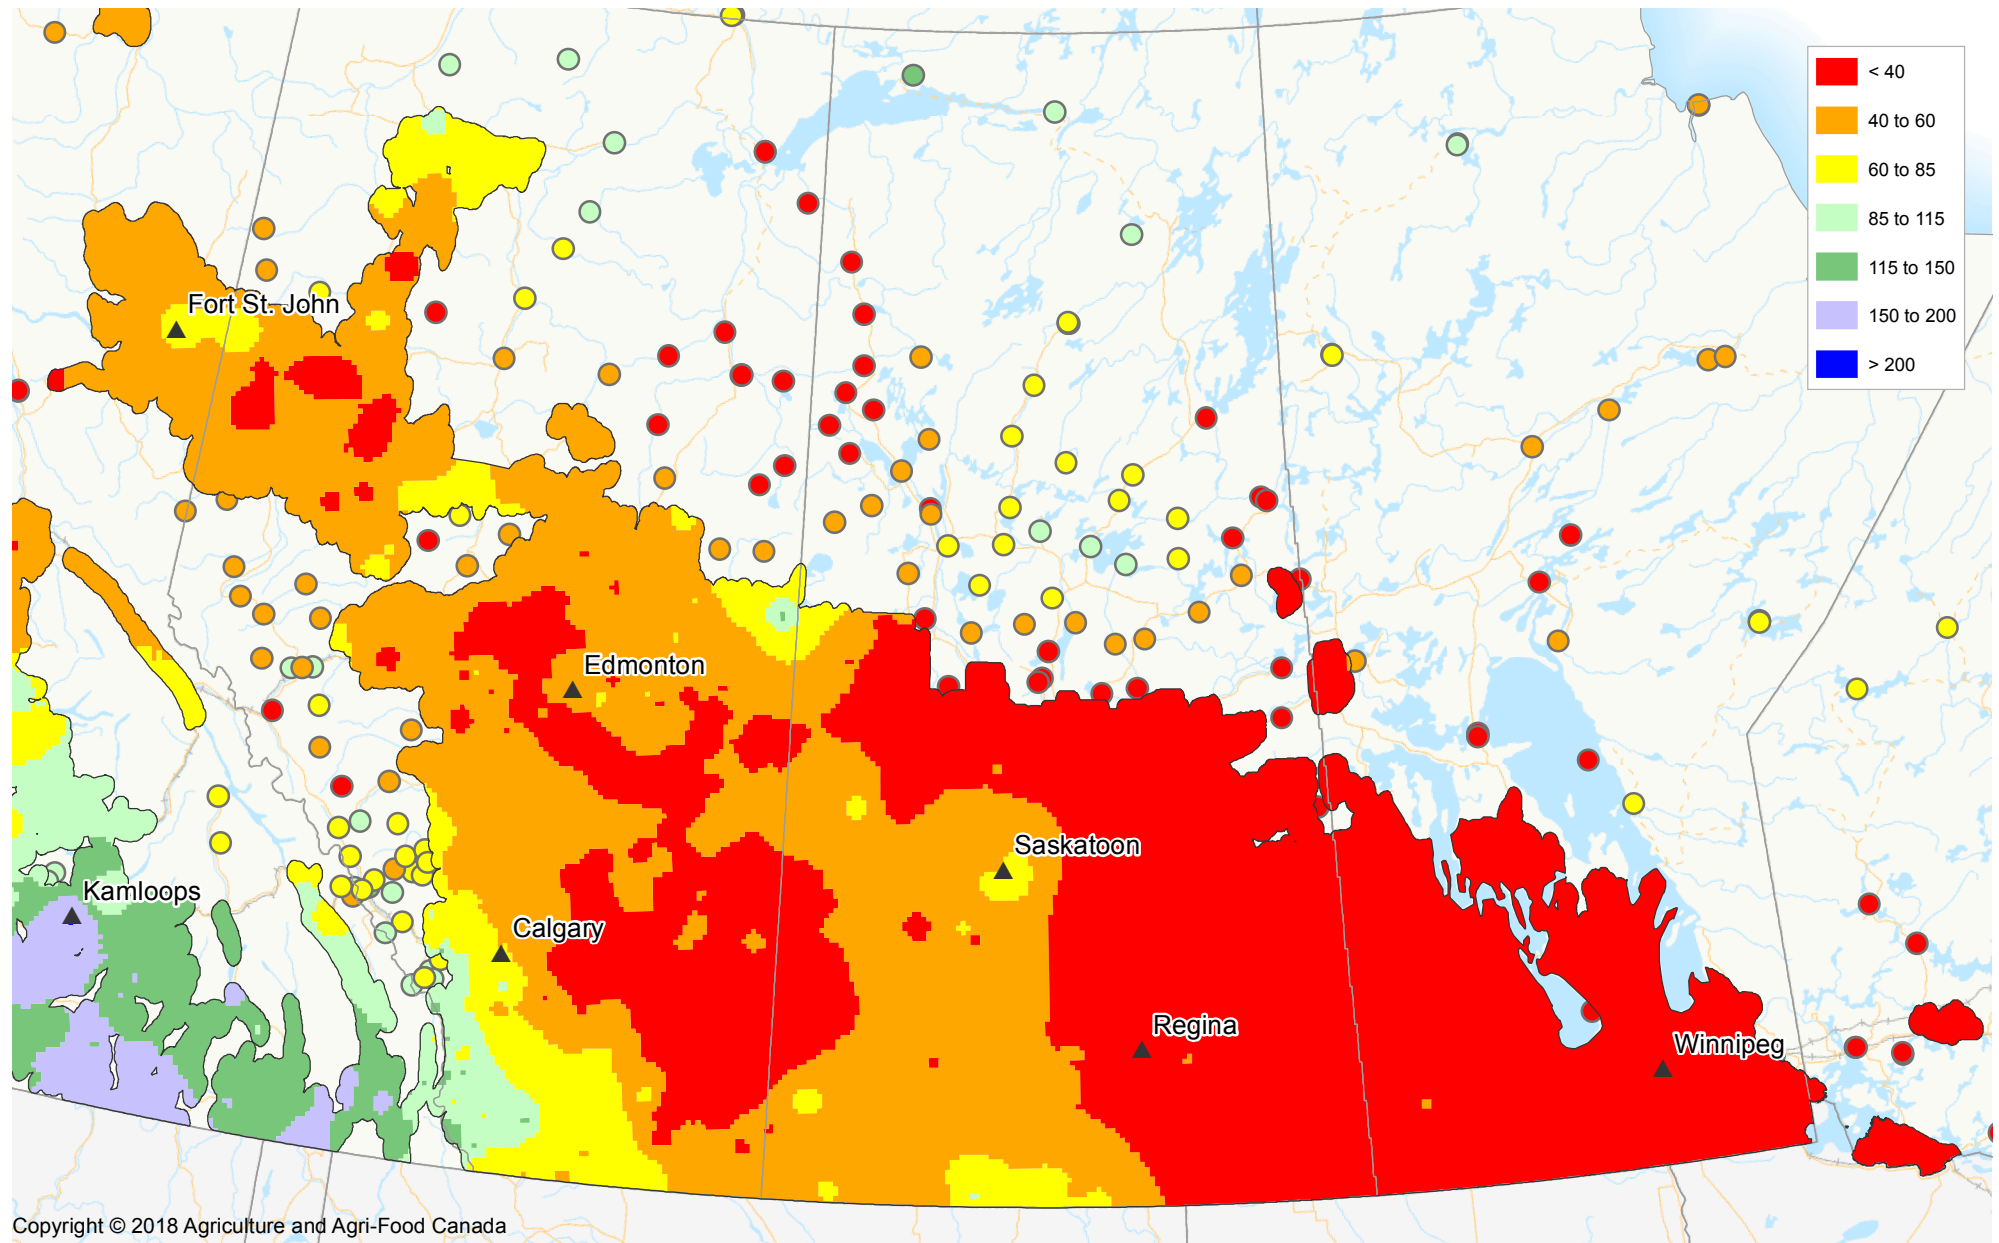

Percent of Average Precipitation

April 1, 2018 to May 15, 2018

Copyright © 2018 Agriculture and Agri-Food Canada

Prepared by Agriculture and Agri-Food Canada's Science and Technology Branch. Data provided through partnership with Environment Canada, Natural Resources Canada, Provincial and private agencies.

Produced using near real-time data that has undergone some quality control. The accuracy of this map varies due to data availability and potential data errors.

Created: 2018-05-16
www.agr.gc.ca/drought