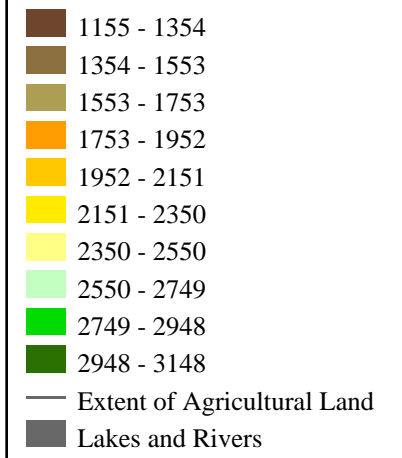

## Growing Degree Days - BASE 0 (Prairie Region)

April 1, 2016 to October 31, 2016

Produced using near real-time data that has undergone initial quality control. The map may not be accurate for all regions due to data availability and data errors.