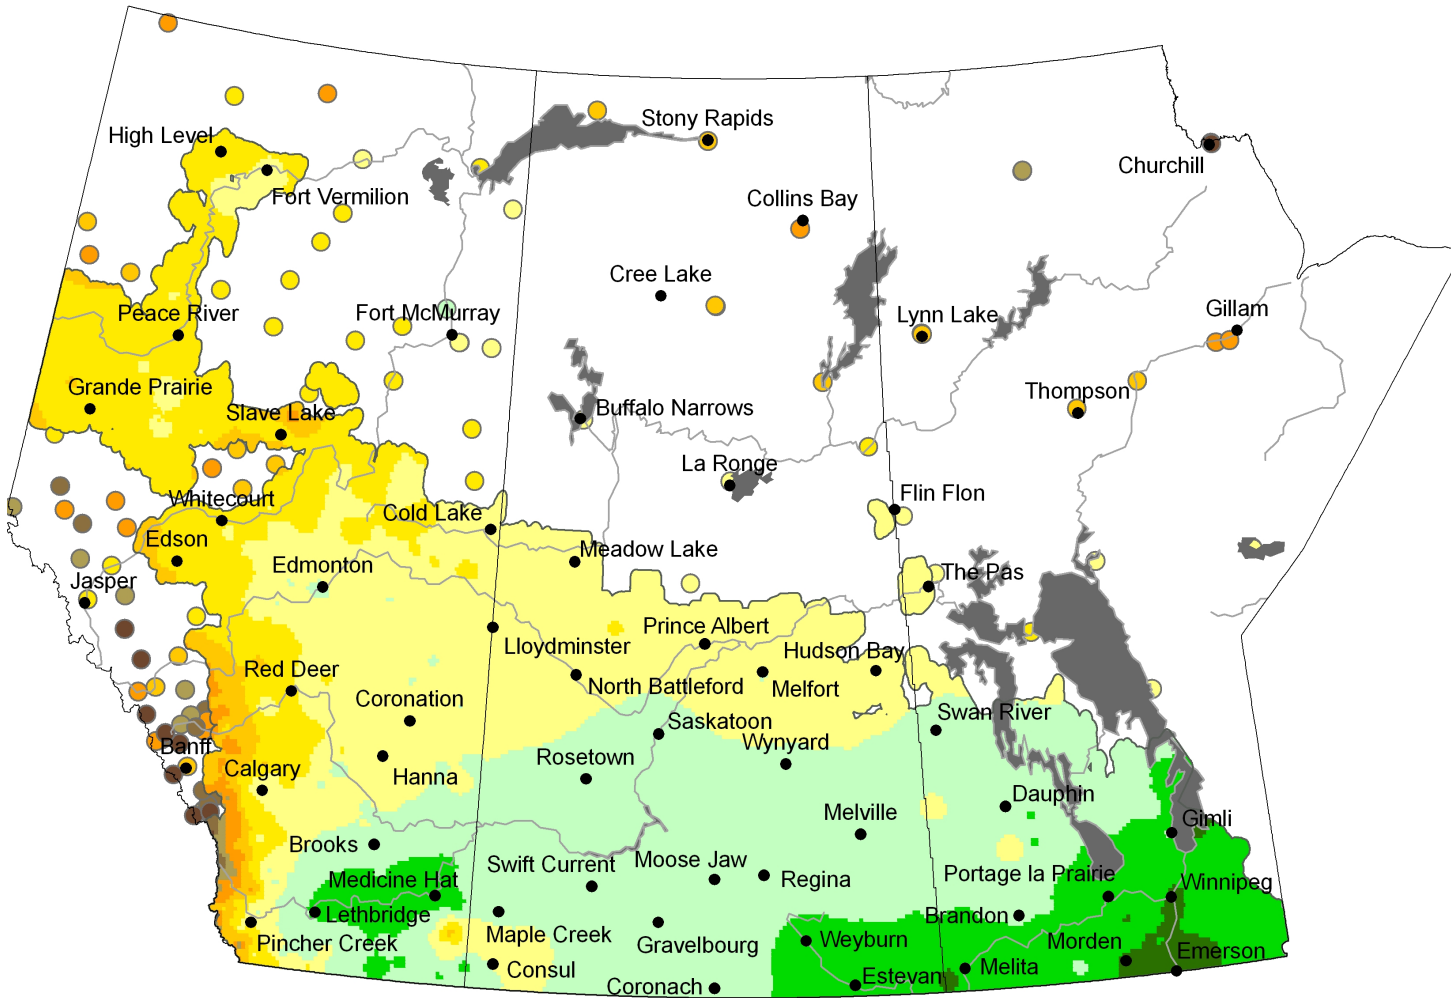

## Growing Degree Days - BASE 0 (Prairie Region)

April 1, 2016 to October 31, 2016

Produced using near real-time data that has undergone initial quality control. The map may not be accurate for all regions due to data availability and data errors.