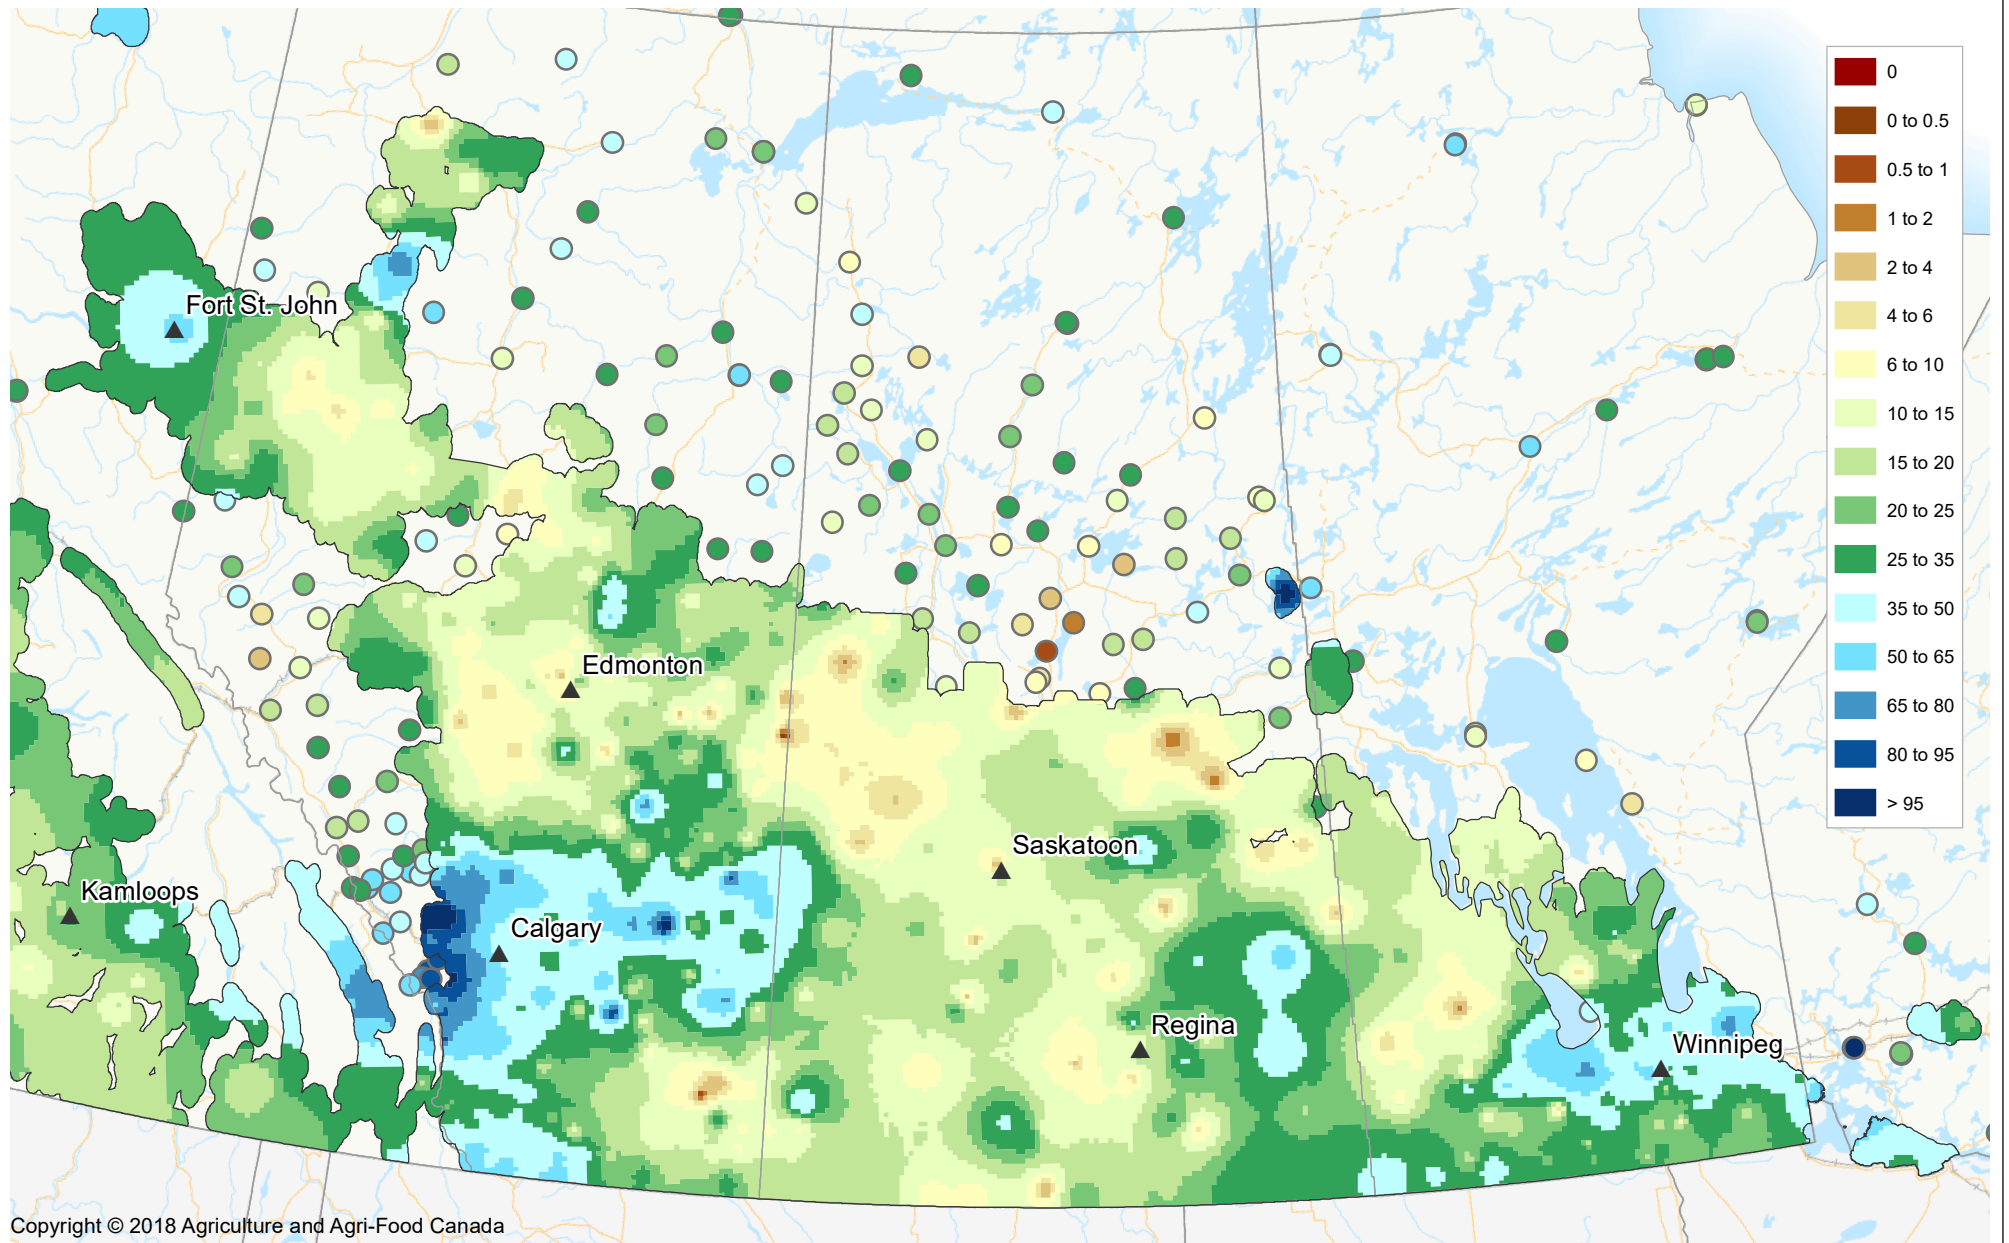

Accumulated Precipitation (mm)

in past 14 days, as of June 26, 2018

Copyright © 2018 Agriculture and Agri-Food Canada

Prepared by Agriculture and Agri-Food Canada's Science and Technology Branch. Data provided through partnership with Environment Canada, Natural Resources Canada, Provincial and private agencies. Produced using near real-time data that has undergone some quality control. The accuracy of this map varies due to data availability and potential data errors.