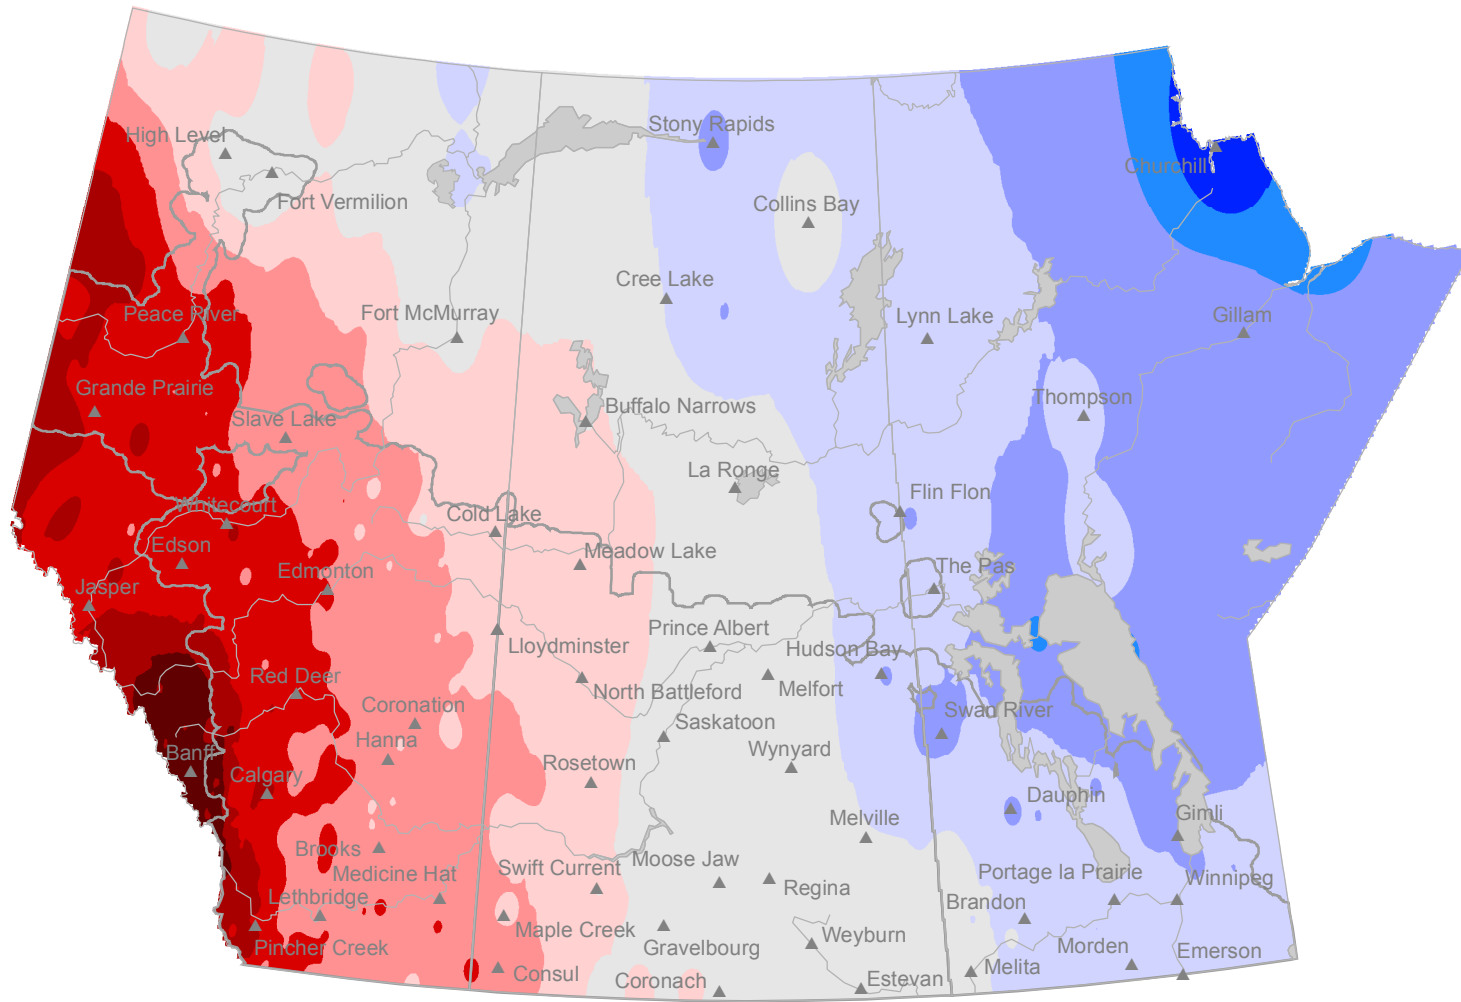

Monthly Mean Temperature Difference from Normal (Prairie Region)

April 2016

The map may not be accurate for all regions due to data availability and data errors.