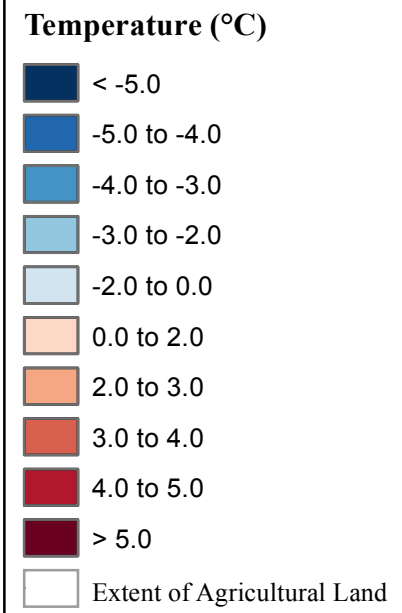

Monthly Mean Temperature Difference from Normal (Prairie Region)

April 2016

The map may not be accurate for all regions due to data availability and data errors.